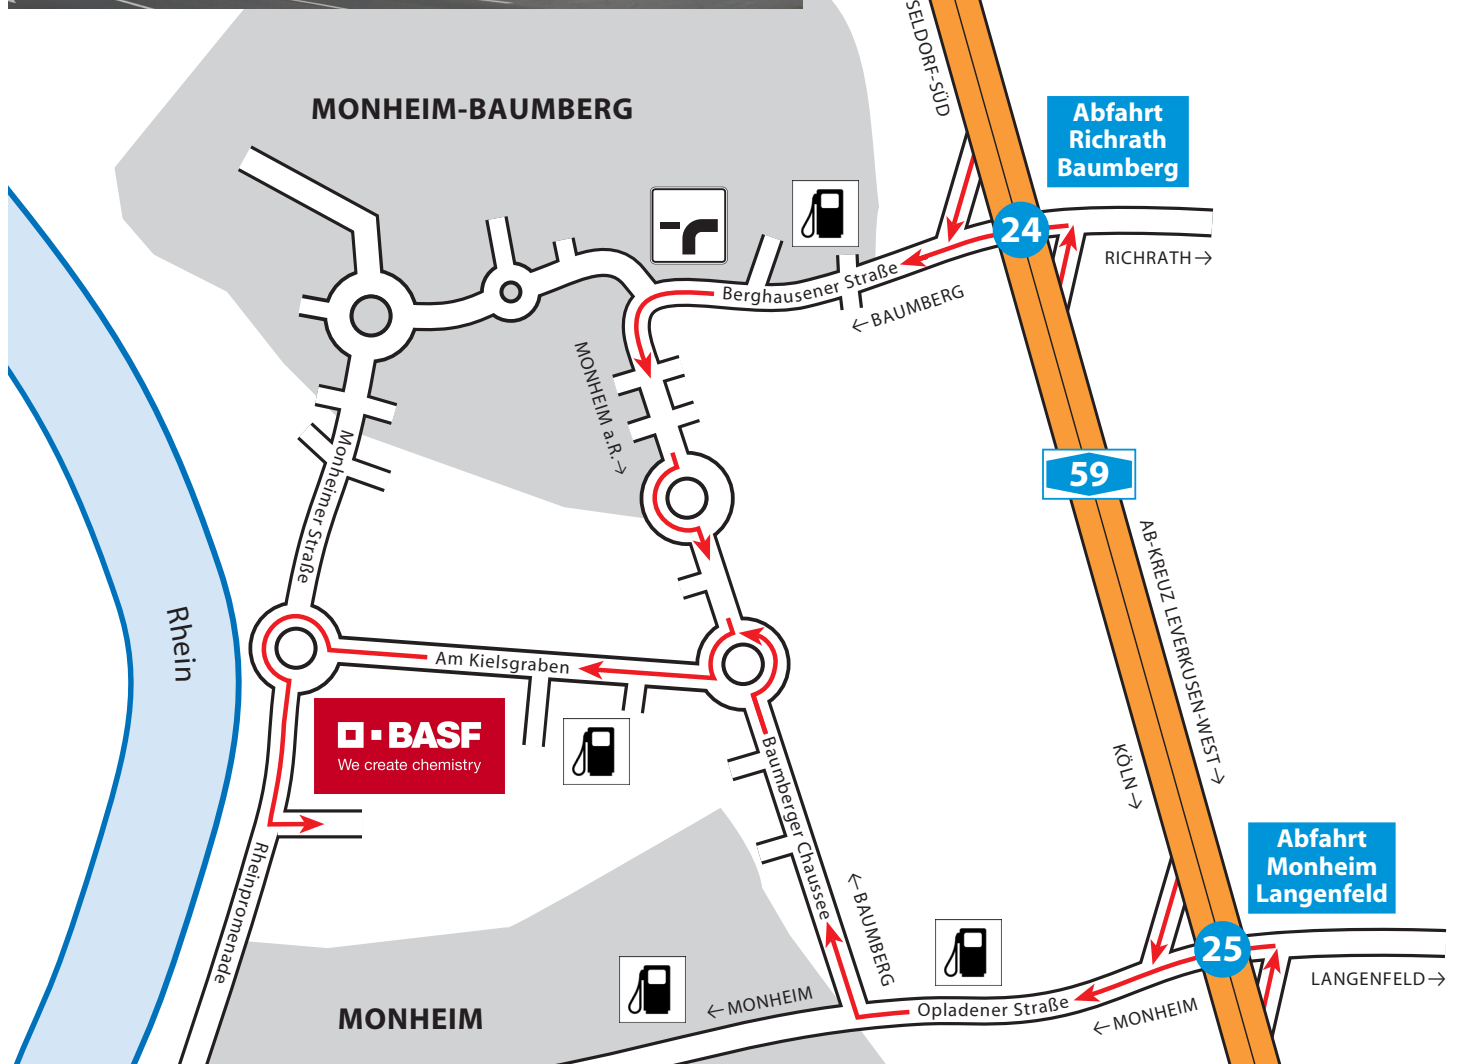

Anfahrtsplan/How to find us Monheim

Hausanschrift / House address:
 BASF Personal Care and Nutrition GmbH
 Rheinpromenade 1
 D-40789 Monheim am Rhein
 Phone: +49-21 73-49 95-0
www.monheim.basf.de

Anfahrtsplan/How to find us

Düsseldorf & Monheim